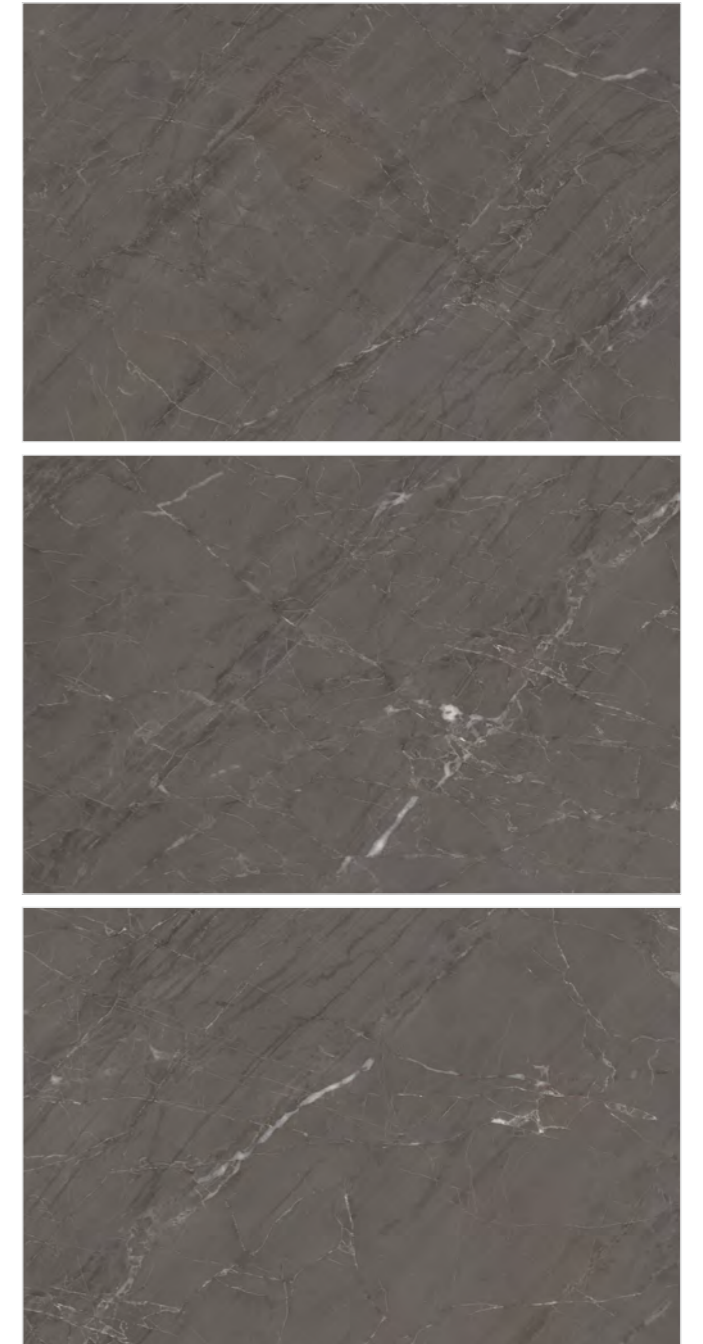

**CORALITO
CREAMA**

CORALITO CREAMA

RANDOM : 3

| SIZE
800X1200MM

| THICKNESS
9MM

| FINISHI
GLOSSY

CHEMICAL
RESISTANT

DIMENSIONAL
STABILITY