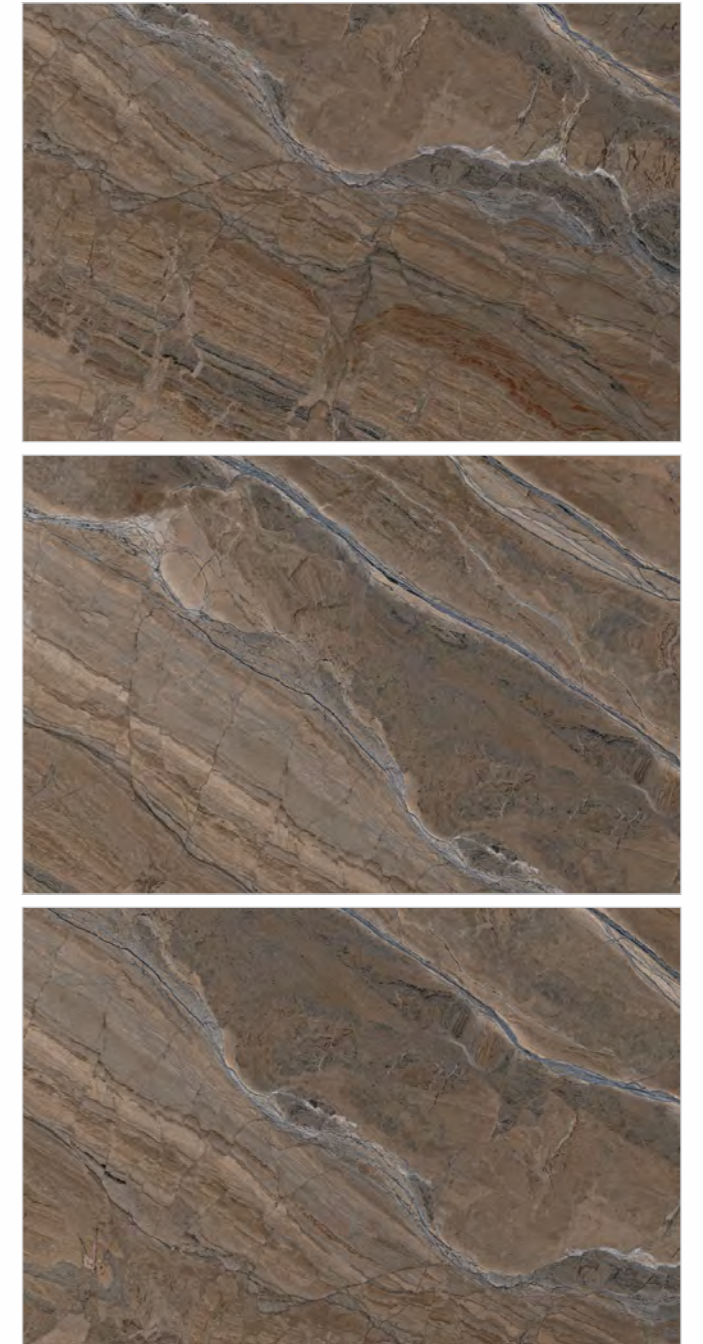

RANDOM : 3

MISTRAL BROWN

| SIZE
800X1200MM

| THICKNESS
9MM

| FINISHI
GLOSSY

CHEMICAL
RESISTANT

DIMENSIONAL
STABILITY

HYGIENIC
SURFACE

FROST
RESISTANT

UV & HEAT
RESISTANT

SCRATCH & ABRASION
RESISTANT

STAIN
RESISTANT

WATER
RESISTANT