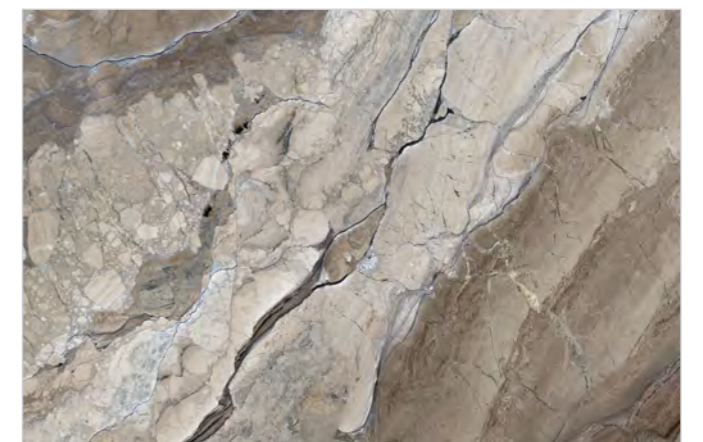

RANDOM : 3

MAZZERO NATURAL

| SIZE
800X1200MM

| THICKNESS
9MM

| FINISHI
GLOSSY

CHEMICAL
RESISTANT

DIMENSIONAL
STABILITY

HYGIENIC
SURFACE

FROST
RESISTANT

UV & HEAT
RESISTANT

SCRATCH & ABRASION
RESISTANT

STAIN
RESISTANT

WATER
RESISTANT