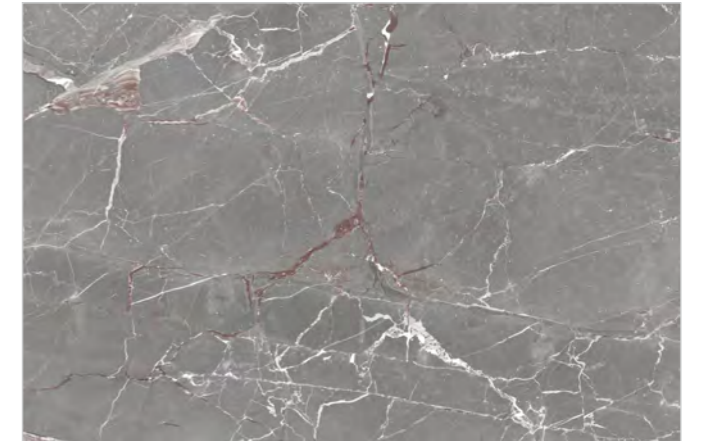

SPANISH GREY

| SIZE
800X1200MM

| THICKNESS
9MM

| FINISH
GLOSSY