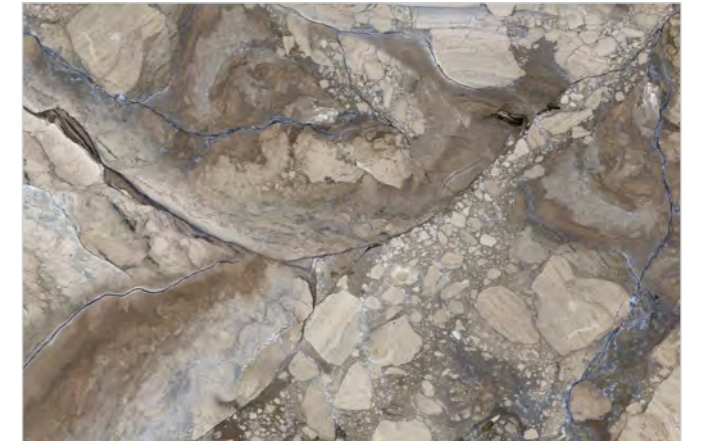

RANDOM : 3

MAZZERO NATURAL

| SIZE
800X1200MM

| THICKNESS
9MM

| FINISHI
GLOSSY

CHEMICAL
RESISTANT

DIMENSIONAL
STABILITY

HYGIENIC
SURFACE

FROST
RESISTANT

UV & HEAT
RESISTANT

SCRATCH & ABRASION
RESISTANT

STAIN
RESISTANT

WATER
RESISTANT